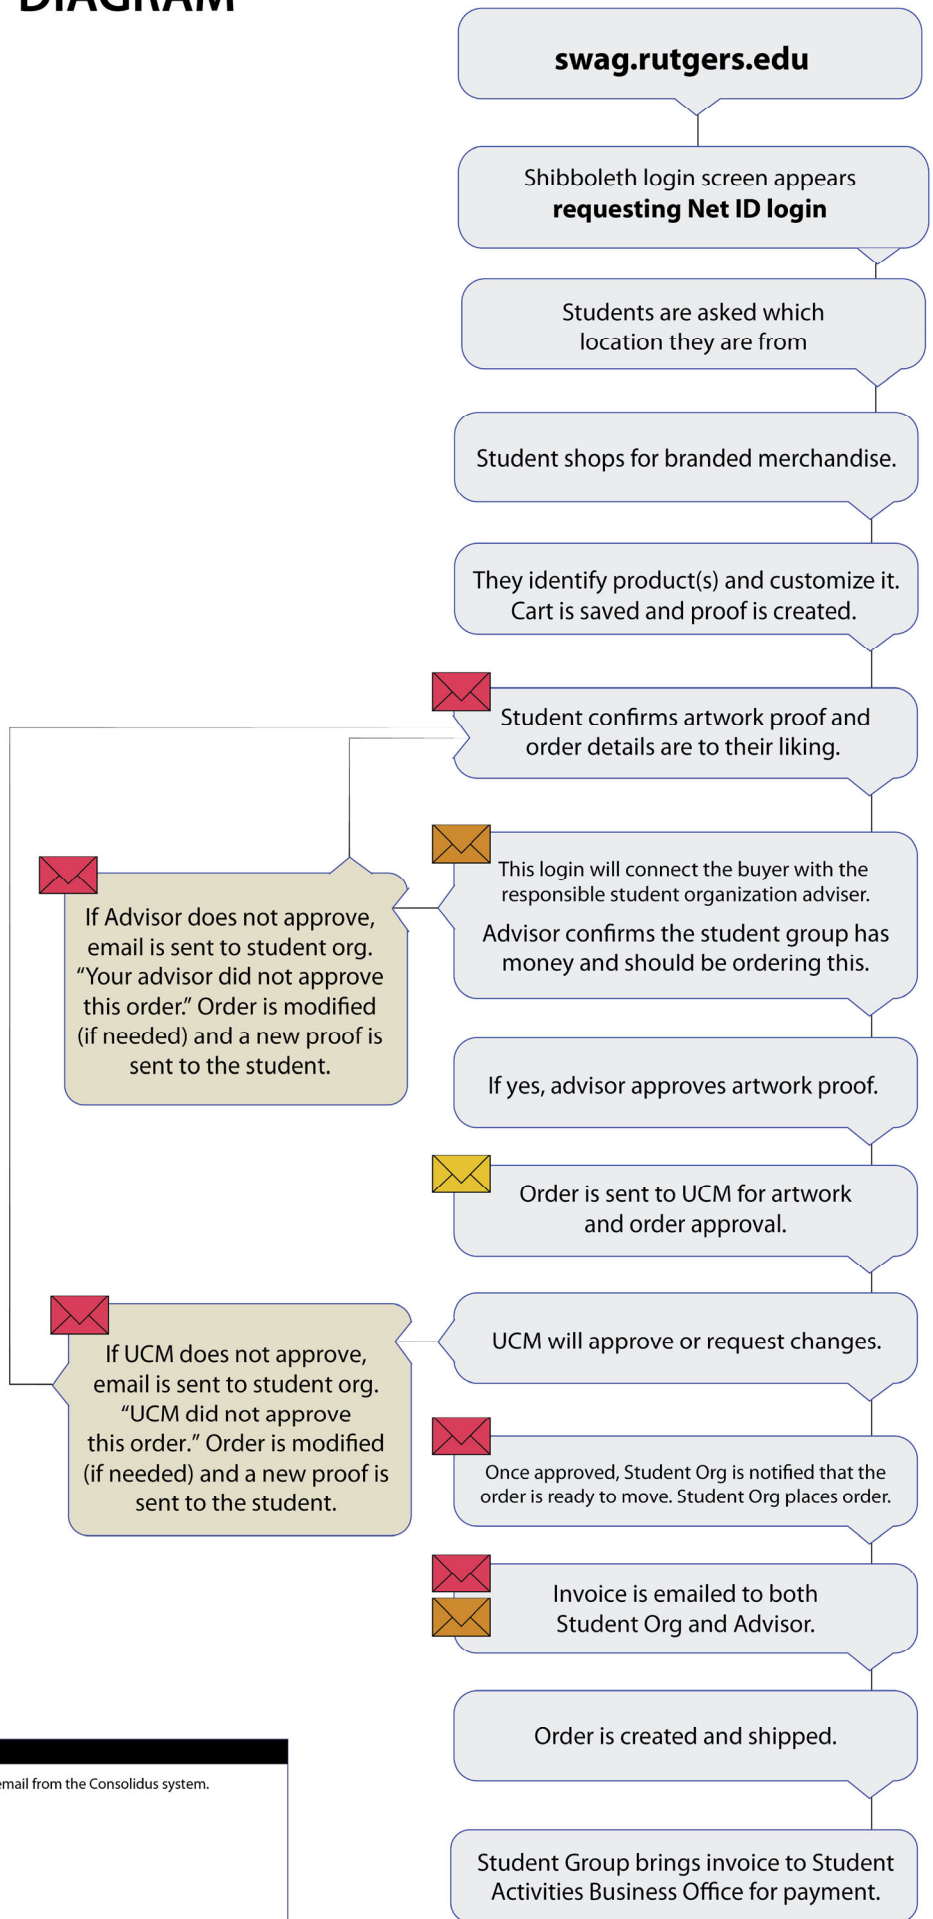

WORKFLOW DIAGRAM

KEY

This icon indicates when someone will receive an email from the Consolidus system.

Email to Student Org

Email to Advisor

Email to UCM